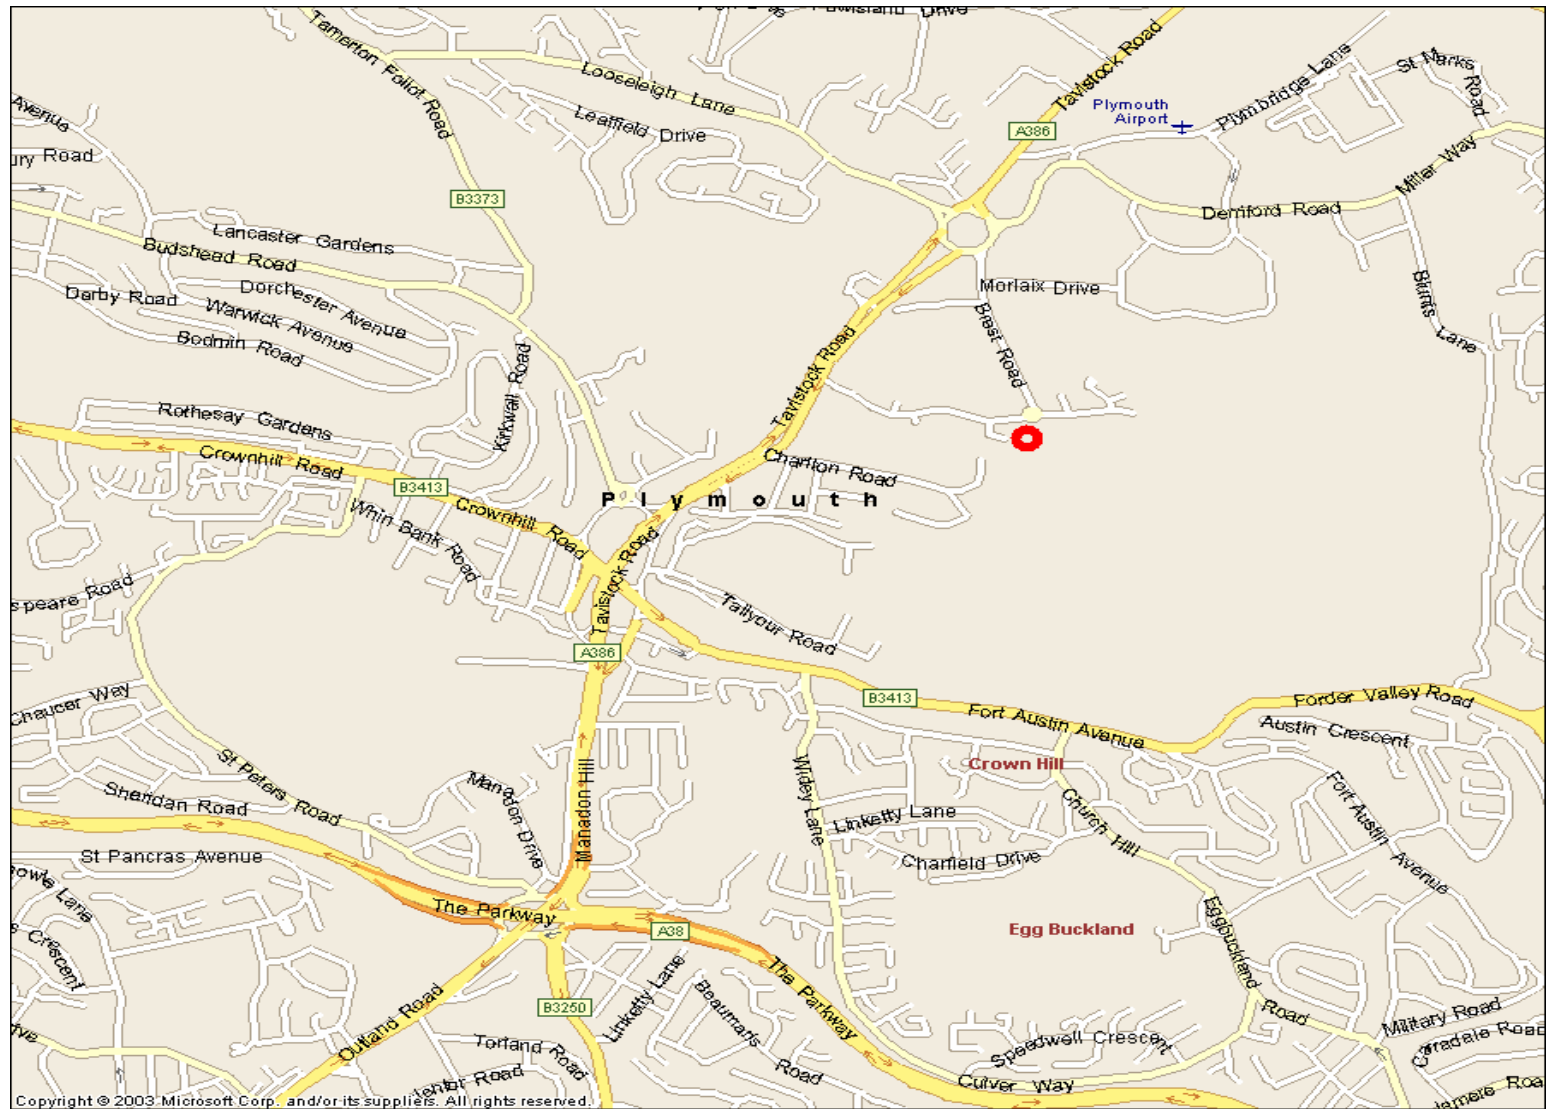

Copyright © 2003 Microsoft Corp. and/or its suppliers. All rights reserved.

Towards Plymouth A38 from Tamar Bridge

- Take Manadon turnoff signed Tavistock and A386 (Hospital, Airport)
- Follow signs to Tavistock at major junction – take 2nd exit up the slip road to merge with A386 (joining with flyover traffic)
- Feed into right hand lane on the A386. Pass straight ahead through one set of traffic lights and pass Crownhill Police Station on left hand side
- Stay in right hand lane until next traffic lights junction with International Medical and Technology park on right hand side. Future Inn Hotel on corner on right. McDonalds Restaurant on left hand side of junction.
- Turn right into Business Park and William Prance Road past the Future Inn on your left
- Proceed until roundabout with large metal structure in the centre. Take right exit and then second right (Rok building on your left and NHS building on your right) and then take your immediate next right (signed Forder House)
- IMASS offices are straight ahead and the far right unit
- Reception is on ground floor of the building